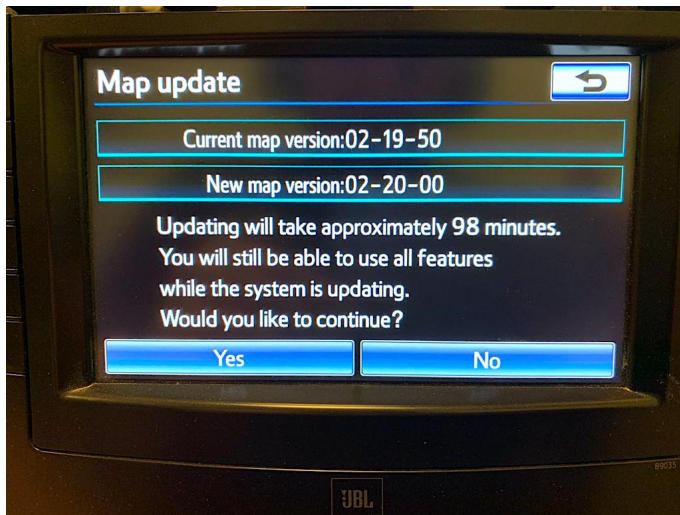

ToyotaMAPS

2020 EU map update for Toyota Lexus GEN7 2012-2015

We are pleased to inform that we've received the latest EU map update for Toyota and Lexus models from 2012 to 2015 equipped with the 7th generation navigation system (GEN7 11HDD). The update was released in early June and contains data relevant to the first quarter of this year. Coverage hasn't changed since the last release.

The update is compatible with 2012-2015 Toyota and Lexus models sold in the EU and can be purchased at this link:

[Toyota & Lexus GEN7 USB Map Update \(2012 - 2015\)](#)

Link to article:: [2020 EU map update for Toyota Lexus GEN7 2012-2015](#)